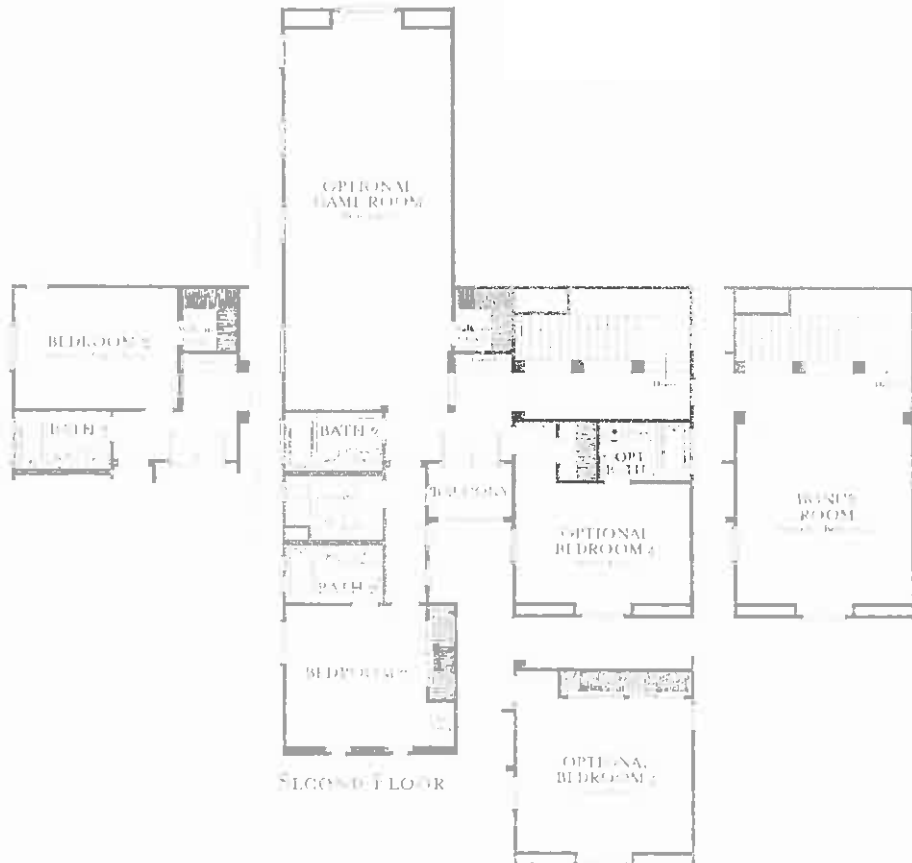

## RESIDENCE ONE

2,791 SQ. FT.

(UP TO 3,129 SQ. FT.)

3 BEDROOMS

(UP TO 4 BEDROOMS)

3 1/2 BATHS

(UP TO 4 1/2 BATHS)

2-BAY GARAGE

PLUS STORAGE

FIRST FLOOR

SECOND FLOOR

# SERENITY RESIDENCE TWO

2,851 SQ. FT.

4 BEDROOMS

4 BATHS

2-BAY GARAGE

FIRST FLOOR

SECOND FLOOR