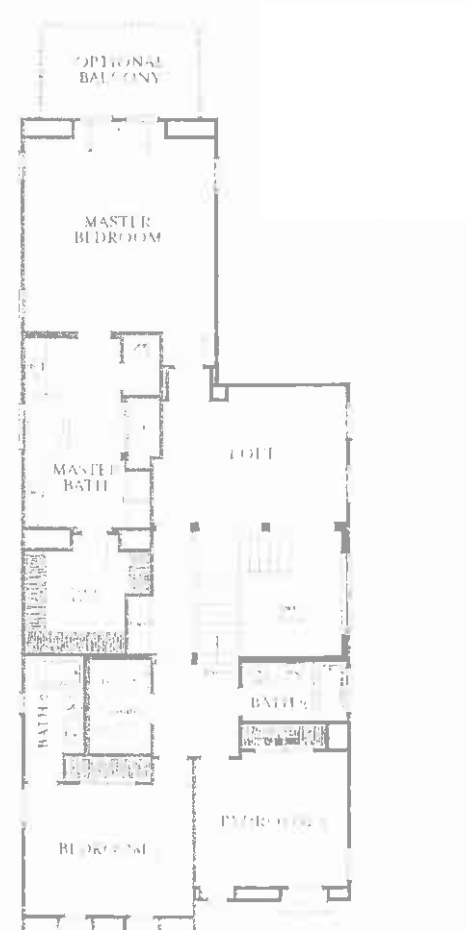

PLUS STORAGE

FIRST FLOOR

SECOND FLOOR

# SERENITY RESIDENCE TWO

2,851 SQ. FT.

4 BEDROOMS

4 BATHS

2-BAY GARAGE

FIRST FLOOR

SECOND FLOOR

# TRANQUILITY RESIDENCE THREE

2,966 SQ. FT.  
(UP TO 3,170 SQ. FT.)

4 BEDROOMS  
(UP TO 5 BEDROOMS,  
6 WITH CASITA)

3½ BATHS  
(UP TO 4½ BATHS,  
5½ WITH CASITA)

3-BAY GARAGE